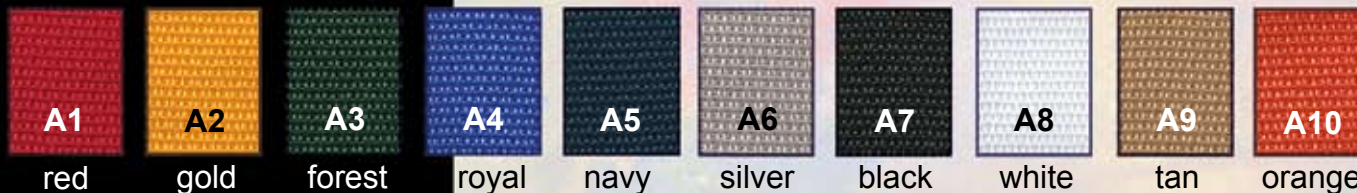

SIGNATURE SERIES

STANDARD CASE MATERIAL

HANDLE and ZIPPER COLORS

DECORATING OPTIONS

SCREENPRINT SIGNATURE SERIES

SETUP CHARGES:

- * **FIRST TIME ORDER** - \$50.00 (G) per color, per logo.
 - * **REPEAT ORDERS** - \$25.00 (G) per color, per logo.
- This charge applies providing no changes are made to the artwork. On orders of 500 pieces and more no initial or repeat setup charge will apply for screen printed items.

IMPRINT PRICES FOR SIGNATURE SERIES PRODUCTS:

- * Pricing for these kits include a two color imprint in one location or a one color imprint in two locations. For more than two colors please add:

Quantity:	24	100	250	500	1000
For each additional color add:	\$1.38	\$1.10	\$0.94	\$0.75	\$0.63
* Five colors and 4 color processing, please call for pricing information. 5G					